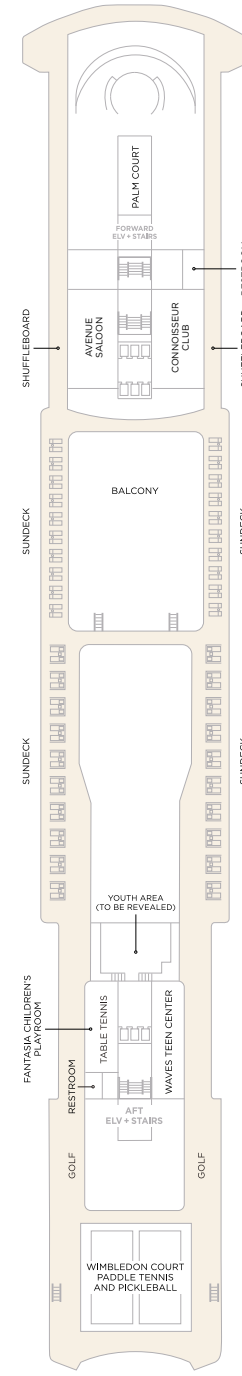

DECK PLAN

GUEST CAPACITY: 650

SUITES & GUEST ROOMS

- CRYSTAL OWNER'S SUITE
- PENTHOUSE SUITE
- PENTHOUSE PANORAMA SUITE
- JUNIOR PENTHOUSE SUITE

- JUNIOR PENTHOUSE PANORAMA SUITE
- SAPPHIRE PANORAMA SUITE
- SAPPHIRE PREMIUM SUITE
- SAPPHIRE DELUXE SUITE

DECK 5

- AURORA SPA & SALON
- BRIDGE LOUNGE
- CARD ROOM
- CRYSTAL IMAGES
- LIBRARY AND COMPUTER UNIVERSITY@SEA
- CRYSTAL PLAZA ATRIUM
- SHOPS
- THE BISTRO
- UMI UMA® BY NOBU

DECK 6

- SUITES & GUEST ROOMS
- 6001 - 6073
- FITNESS CENTER
- LAUNDERETTE

DECK 7

- SUITES & GUEST ROOMS
- 7001 - 7089
- LAUNDERETTE

DECK 8

- SUITES & GUEST ROOMS
- 8001 - 8087
- LAUNDERETTE

DECK 4

DECK 5

DECK 6

DECK 7

DECK 8

DECK 9

DECK 10

DECK 11

DECK 9

- SUITES & GUEST ROOMS
- 9000 - 9079
- LAUNDERETTE

DECK 10

- GUEST ROOMS 1015, 1017, 1019
- BEEFBAR
- MARKETPLACE RESTAURANT
- OSTERIA D'OVIDIO
- SCOOPS GELATO BAR
- SEAHORSE POOL
- TRIDENT GRILL