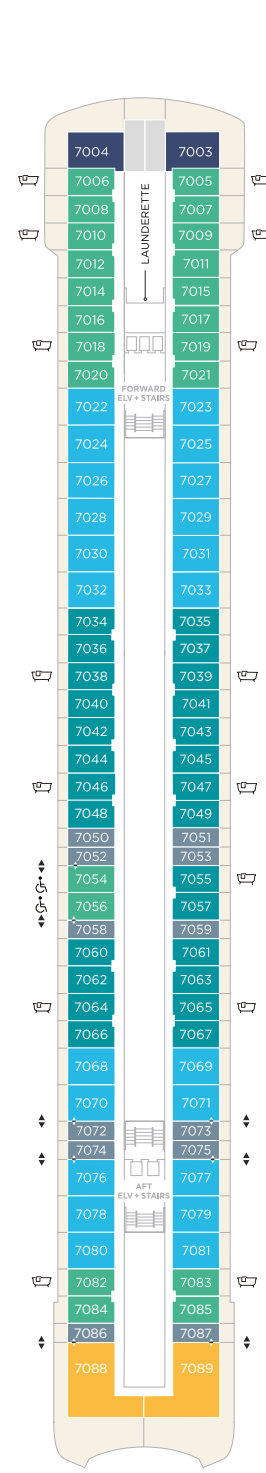

DECK PLAN

GUEST CAPACITY: 650

SUITES & GUEST ROOMS

- CRYSTAL OWNER'S SUITE
- PENTHOUSE SUITE
- PENTHOUSE PANORAMA SUITE
- JUNIOR PENTHOUSE SUITE

- JUNIOR PENTHOUSE PANORAMA SUITE
- SAPPHIRE PANORAMA SUITE
- SAPPHIRE PREMIUM SUITE
- SAPPHIRE DELUXE SUITE

DECK 5

- AURORA SPA & SALON
- BRIDGE LOUNGE
- CARD ROOM
- CRYSTAL IMAGES
- LIBRARY AND COMPUTER UNIVERSITY@SEA
- CRYSTAL PLAZA ATRIUM
- SHOPS
- THE BISTRO
- UMI UMA® BY NOBU

DECK 6

- SUITES & GUEST ROOMS
- 6001 - 6073
- FITNESS CENTER
- LAUNDERETTE

DECK 7

- SUITES & GUEST ROOMS
- 7001 - 7089
- LAUNDERETTE

DECK 8

- SUITES & GUEST ROOMS
- 8001 - 8087
- LAUNDERETTE

DECK 4

DECK 5

DECK 6

DECK 7

DECK 8

DECK 9

DECK 10

DECK 11

DECK 9

- SUITES & GUEST ROOMS
- 9000 - 9079
- LAUNDERETTE

DECK 10

- GUEST ROOMS 1015, 1017, 1019
- BEEFBAR
- MARKETPLACE RESTAURANT
- OSTERIA D'OVIDIO
- SCOOPS GELATO BAR
- SEAHORSE POOL
- TRIDENT GRILL