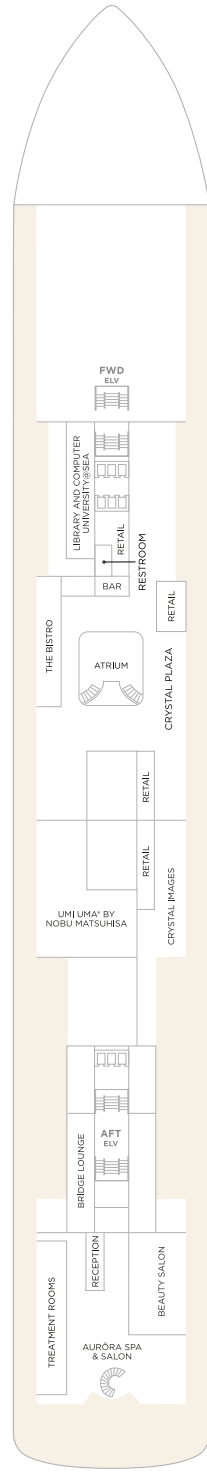

DECK PLAN

GUEST CAPACITY: 650

SUITES & GUEST ROOMS

- CRYSTAL OWNER'S SUITE
- PENTHOUSE SUITE
- PENTHOUSE PANORAMA SUITE
- JUNIOR PENTHOUSE SUITE

- JUNIOR PENTHOUSE PANORAMA SUITE
- SAPPHIRE PANORAMA SUITE
- SAPPHIRE PREMIUM SUITE
- SAPPHIRE DELUXE SUITE

- AQUAMARINE PREMIUM SUITE
- AQUAMARINE DELUXE SUITE
- AQUAMARINE SUITE
- PREMIUM VERANDA

- ACCESSIBLE SUITES
- CONNECTING SUITES
- BATH
- SHOWER

DECK 3

MEDICAL CENTER

DECK 4

- CASINO DE MONTE-CARLO
- CONCIERGE
- CRYSTAL COVE
- FUTURE CRUISE & LOYALTY MANAGER
- GALAXY LOUNGE
- NEW RESTAURANT (TO BE REVEALED)
- RECEPTION
- SHORE EXCURSIONS
- STARBUCK CLUB
- THE VINTAGE ROOM
- WATERSIDE RESTAURANT

DECK 5

- AURORA SPA & SALON
- BRIDGE LOUNGE
- CARD ROOM
- CRYSTAL IMAGES
- LIBRARY AND COMPUTER UNIVERSITY@SEA
- CRYSTAL PLAZA ATRIUM
- SHOPS
- THE BISTRO
- UMI UMA® BY NOBU

DECK 6

- SUITES & GUEST ROOMS
- 6001 - 6073
- FITNESS CENTER
- LAUNDERETTE

DECK 7

- SUITES & GUEST ROOMS
- 7001 - 7089
- LAUNDERETTE

DECK 8

- SUITES & GUEST ROOMS
- 8001 - 8087
- LAUNDERETTE

DECK 4

DECK 5

DECK 6

DECK 7