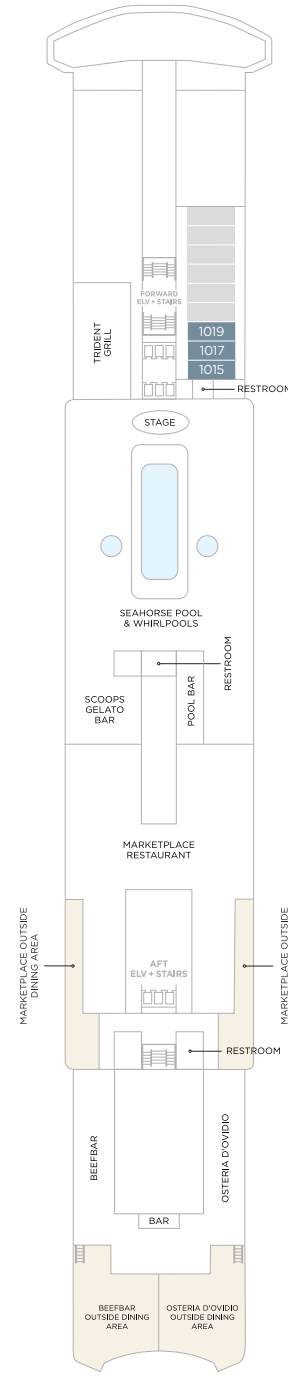

- AQUAMARINE PREMIUM SUITE
- AQUAMARINE DELUXE SUITE
- AQUAMARINE SUITE
- PREMIUM VERANDA

- ACCESSIBLE SUITES
- CONNECTING SUITES
- BATH
- SHOWER

DECK 3

MEDICAL CENTER

DECK 4

- CASINO DE MONTE-CARLO
- CONCIERGE
- CRYSTAL COVE
- FUTURE CRUISE & LOYALTY MANAGER
- GALAXY LOUNGE
- NEW RESTAURANT (TO BE REVEALED)
- RECEPTION
- SHORE EXCURSIONS
- STARBUCK CLUB
- THE VINTAGE ROOM
- WATERSIDE RESTAURANT

DECK 5

- AURORA SPA & SALON
- BRIDGE LOUNGE
- CARD ROOM
- CRYSTAL IMAGES
- LIBRARY AND COMPUTER UNIVERSITY@SEA
- CRYSTAL PLAZA ATRIUM
- SHOPS
- THE BISTRO
- UMI UMA® BY NOBU

DECK 6

- SUITES & GUEST ROOMS
- 6001 - 6073
- FITNESS CENTER
- LAUNDERETTE

DECK 7

- SUITES & GUEST ROOMS
- 7001 - 7089
- LAUNDERETTE

DECK 8

- SUITES & GUEST ROOMS
- 8001 - 8087
- LAUNDERETTE

DECK 4

DECK 5

DECK 6

DECK 7

DECK 8

DECK 9

DECK 10

DECK 11

DECK 9

- SUITES & GUEST ROOMS
- 9000 - 9079
- LAUNDERETTE

DECK 10

- GUEST ROOMS 1015, 1017, 1019
- BEEFBAR
- MARKETPLACE RESTAURANT
- OSTERIA D'OVIDIO
- SCOOPS GELATO BAR
- SEAHORSE POOL
- TRIDENT GRILL