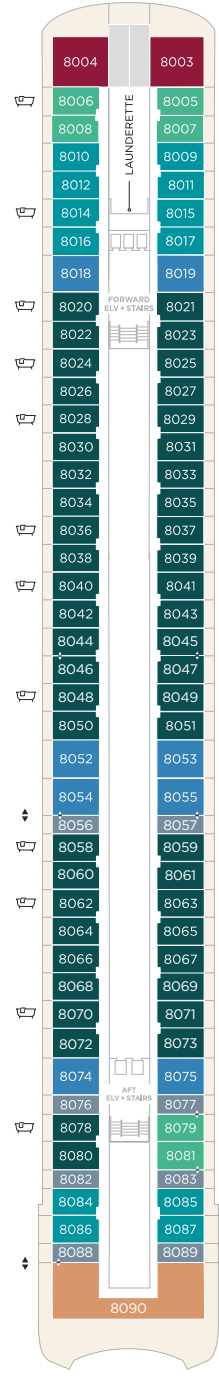

DECK PLAN

GUEST CAPACITY: 650

SUITES & GUEST ROOMS

- CRYSTAL OWNER'S SUITE
- PENTHOUSE SUITE
- PENTHOUSE PANORAMA SUITE
- JUNIOR PENTHOUSE SUITE

- JUNIOR PENTHOUSE PANORAMA SUITE
- SAPPHIRE PANORAMA SUITE
- SAPPHIRE PREMIUM SUITE
- SAPPHIRE DELUXE SUITE

- AQUAMARINE PREMIUM SUITE
- AQUAMARINE DELUXE SUITE
- AQUAMARINE SUITE
- PREMIUM VERANDA

- ACCESSIBLE SUITES
- CONNECTING SUITES
- BATH
- SHOWER

DECK 3

MEDICAL CENTER

DECK 4

- CASINO DE MONTE-CARLO
- CONCIERGE
- CRYSTAL COVE
- FUTURE CRUISE & LOYALTY MANAGER
- GALAXY LOUNGE
- NEW RESTAURANT (TO BE REVEALED)
- RECEPTION
- SHORE EXCURSIONS
- STARBUCK CLUB
- THE VINTAGE ROOM
- WATERSIDE RESTAURANT

DECK 5

- AURORA SPA & SALON
- BRIDGE LOUNGE
- CARD ROOM
- CRYSTAL IMAGES
- LIBRARY AND COMPUTER UNIVERSITY@SEA
- CRYSTAL PLAZA ATRIUM
- SHOPS
- THE BISTRO
- UMI UMA® BY NOBU

DECK 6

- SUITES & GUEST ROOMS
- 6001 - 6073
- FITNESS CENTER
- LAUNDERETTE

DECK 7

- SUITES & GUEST ROOMS
- 7001 - 7089
- LAUNDERETTE

DECK 8

- SUITES & GUEST ROOMS
- 8001 - 8087
- LAUNDERETTE

DECK 4

DECK 5

DECK 6

DECK 7