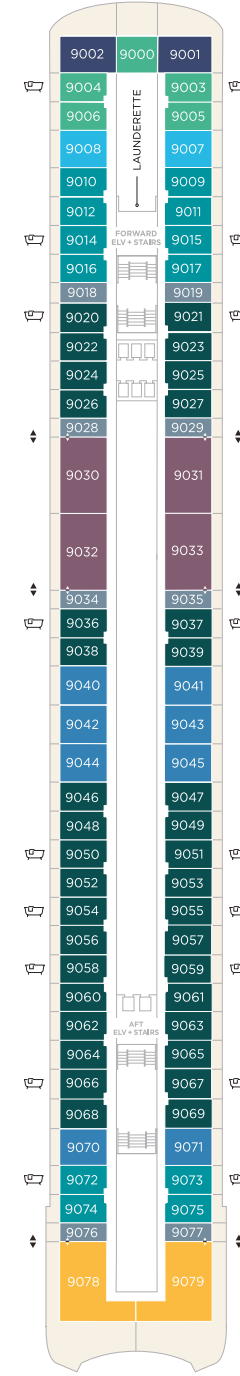

DECK PLAN

GUEST CAPACITY: 650

SUITES & GUEST ROOMS

- CRYSTAL OWNER'S SUITE
- PENTHOUSE SUITE
- PENTHOUSE PANORAMA SUITE
- JUNIOR PENTHOUSE SUITE

- JUNIOR PENTHOUSE PANORAMA SUITE
- SAPPHIRE PANORAMA SUITE
- SAPPHIRE PREMIUM SUITE
- SAPPHIRE DELUXE SUITE

DECK 5

- AURORA SPA & SALON
- BRIDGE LOUNGE
- CARD ROOM
- CRYSTAL IMAGES
- LIBRARY AND COMPUTER UNIVERSITY@SEA
- CRYSTAL PLAZA ATRIUM
- SHOPS
- THE BISTRO
- UMI UMA® BY NOBU

DECK 6

- SUITES & GUEST ROOMS
- 6001 - 6073
- FITNESS CENTER
- LAUNDERETTE

DECK 7

- SUITES & GUEST ROOMS
- 7001 - 7089
- LAUNDERETTE

DECK 8

- SUITES & GUEST ROOMS
- 8001 - 8087
- LAUNDERETTE

DECK 4

DECK 5

DECK 6

DECK 7

DECK 8

DECK 9

DECK 10

DECK 11

DECK 9

- SUITES & GUEST ROOMS
- 9000 - 9079
- LAUNDERETTE

DECK 10

- GUEST ROOMS 1015, 1017, 1019
- BEEFBAR
- MARKETPLACE RESTAURANT
- OSTERIA D'OVIDIO
- SCOOPS GELATO BAR
- SEAHORSE POOL
- TRIDENT GRILL